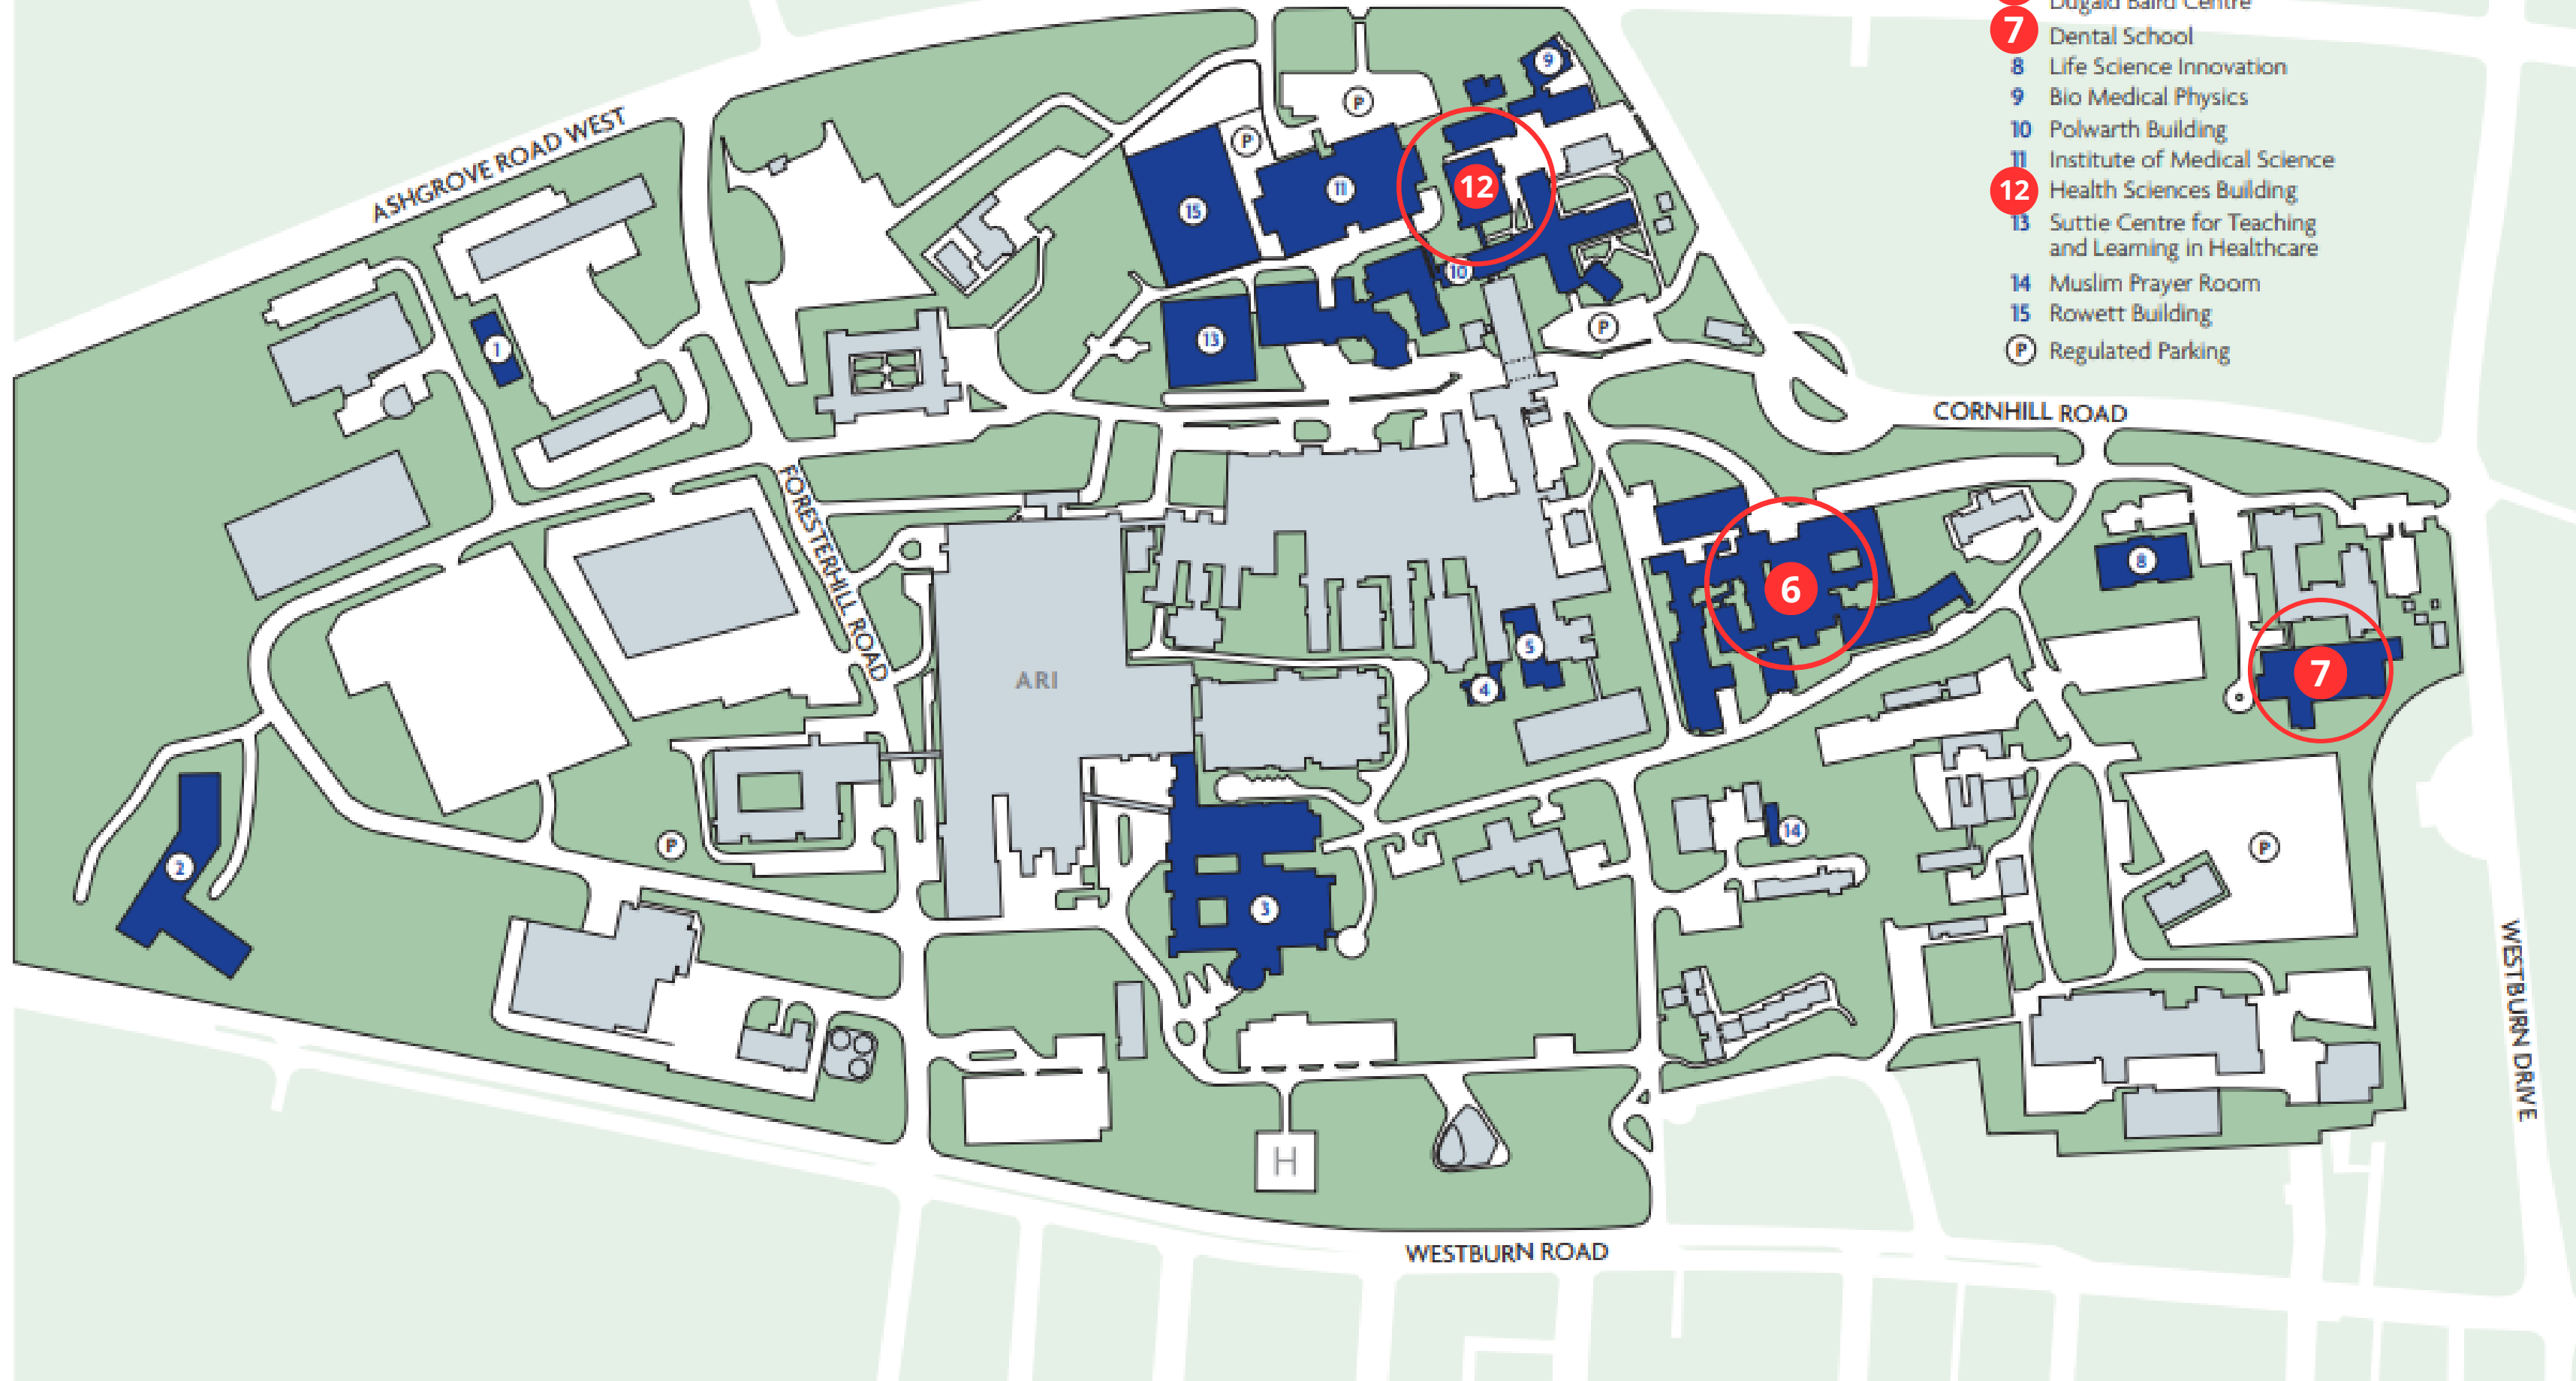

1495

UNIVERSITY OF
ABERDEEN

FORESTERHILL CAMPUS MAP

- 1 Liberty Safe Work Research Centre
- 2 Foresterhill Health Centre
- 3 Royal Aberdeen Children's Hospital
- 4 Lilian Sutton Building
- 5 John Mallard Scottish PET Centre
- 6** Royal Aberdeen Maternity Hospital/
Dugald Baird Centre
- 7** Dental School
- 8 Life Science Innovation
- 9 Bio Medical Physics
- 10 Polwarth Building
- 11 Institute of Medical Science
- 12** Health Sciences Building
- 13 Suttie Centre for Teaching
and Learning in Healthcare
- 14 Muslim Prayer Room
- 15 Rowett Building
- (P) Regulated Parking

**6. Maternity Hospital:
MacGillvery**

7. Dental School

12. Health Sciences Building

These buildings may **NOT have tea/coffee available
so please bring a bottle of water with you**